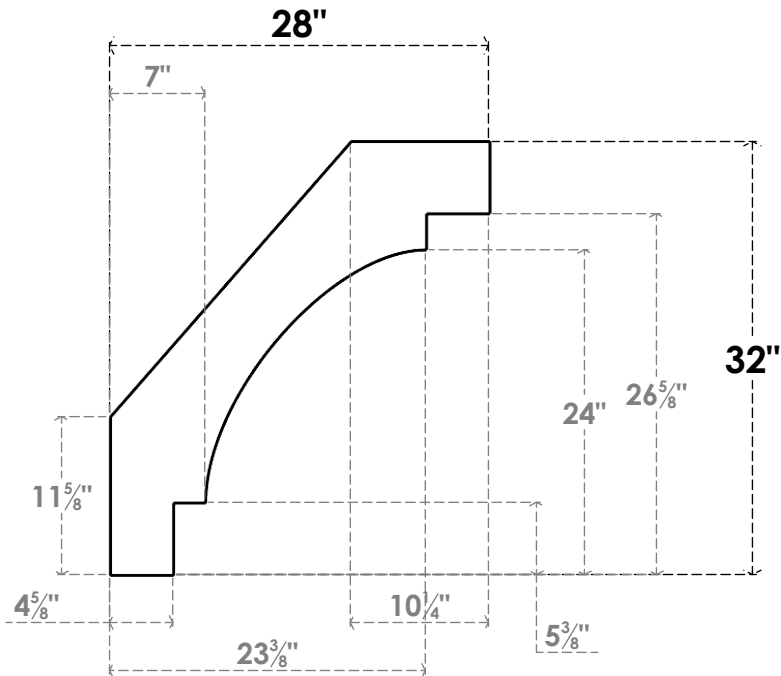

ITEM NUMBER: BRCPC060X28000X32000MRC

6"W X 28"D X 32"H MERCED ARCHITECTURAL GRADE PVC CLOSED KNEE BRACE

SIDE PROFILE

FRONT PROFILE

ISOMETRIC

EKENA MILLWORK
2300 WEST MAIN ST.
CLARKSVILLE, TX 75426
TOLL FREE: 866-607-0453
WWW.EKENAMILLWORK.COM