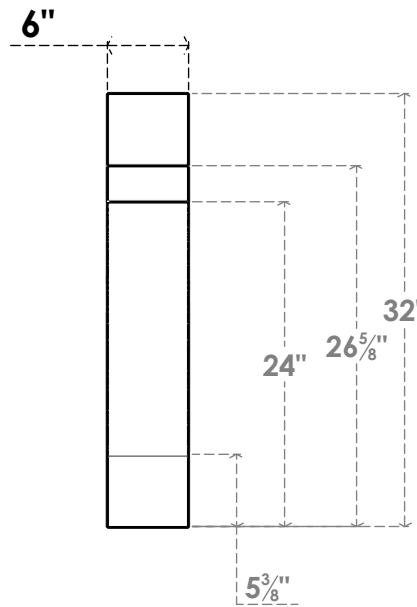

ITEM NUMBER: BRCPC060X28000X32000MRC

6"W X 28"D X 32"H MERCED ARCHITECTURAL GRADE PVC CLOSED KNEE BRACE

SIDE PROFILE

FRONT PROFILE

ISOMETRIC

EKENA MILLWORK
2300 WEST MAIN ST.
CLARKSVILLE, TX 75426
TOLL FREE: 866-607-0453
WWW.EKENAMILLWORK.COM

NOTES

1. INSTALLATION TO BE COMPLETED IN ACCORDANCE WITH MANUFACTURER'S SPECIFICATIONS.
2. DRAWING MAY NOT BE TO SCALE
3. THIS DRAWING IS INTENDED FOR DESIGN AND PLANNING PURPOSES ONLY.
4. ALL INFORMATION CONTAINED HEREIN WAS CURRENT AT THE TIME OF DEVELOPMENT BUT MUST BE REVIEWED AND APPROVED BY THE PRODUCT MANUFACTURER TO BE CONSIDERED ACCURATE.
5. ARCHITECTURAL GRADE PVC PRODUCTS ARE MADE FROM EXPANDED CELLULAR PVC AND COME NATURALLY WHITE BUT MAY BE PAINTED